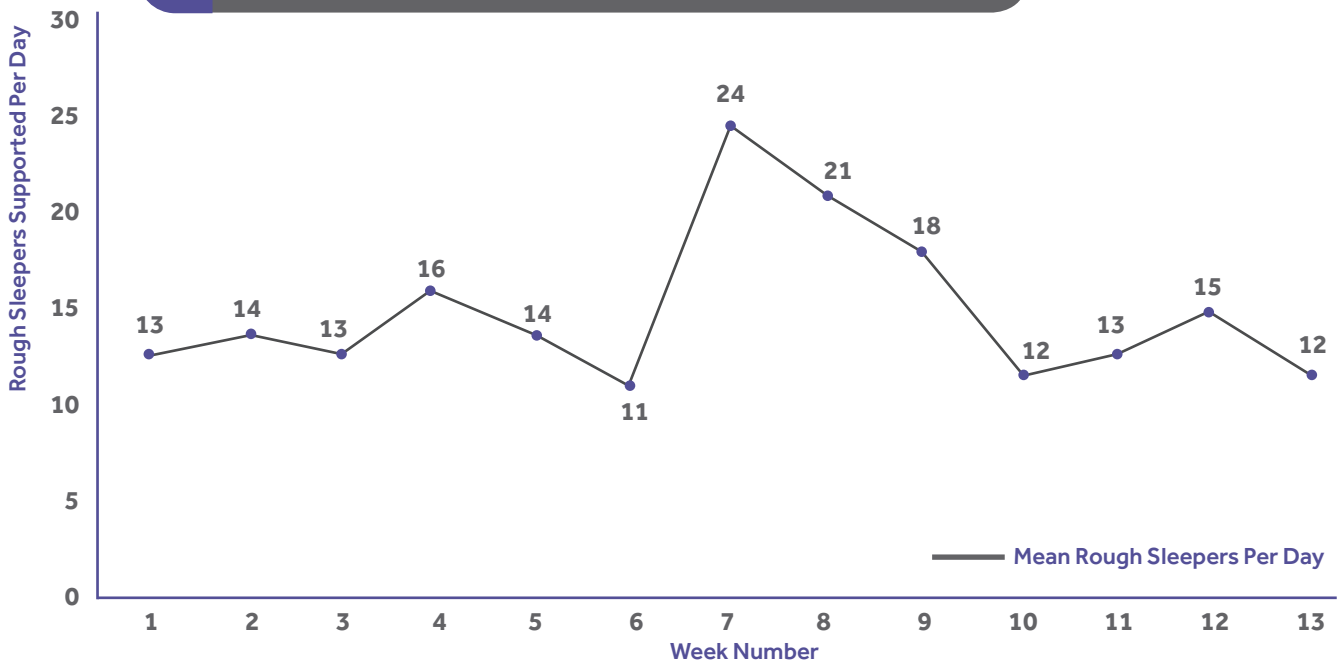

Rough Sleeping: Wrexham

Our Rough Sleepers Intervention Team (RSIT) in Wrexham provides humanitarian aid to rough sleepers. The data collected by the team over the quarter includes the age & gender of those sleeping in the area among other information. This research is not intended to provide absolute figures for rough sleeping in the city but does indicate trends over time in rough sleeping in Wrexham.

Our Wrexham RSIT team has started operating recently; because of this, we cannot compare rough sleeping statistics from this quarter to a previous one. As we build up our numbers, we'll be able to make comparisons.

Wrexham 2017 Q1 Mean Rough Sleepers Supported Per Day

Gender breakdown: Clients Supported = **142**

Age breakdown