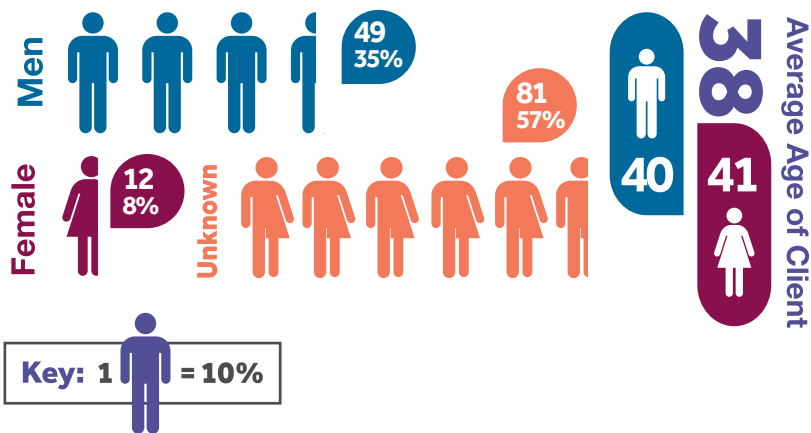

Rough Sleeping: Wrexham

Our Rough Sleepers Intervention Team (RSIT) in Wrexham provides humanitarian aid to rough sleepers. The data collected by the team over the quarter includes the age & gender of those sleeping in the area among other information. This research is not intended to provide absolute figures for rough sleeping in the city but does indicate trends over time in rough sleeping in Wrexham.

Our Wrexham RSIT team has started operating recently; because of this, we cannot compare rough sleeping statistics from this quarter to a previous one. As we build up our numbers, we'll be able to make comparisons.

Wrexham 2017 Q1 Mean Rough Sleepers Supported Per Day

Gender breakdown: Clients Supported = **142**

Age breakdown